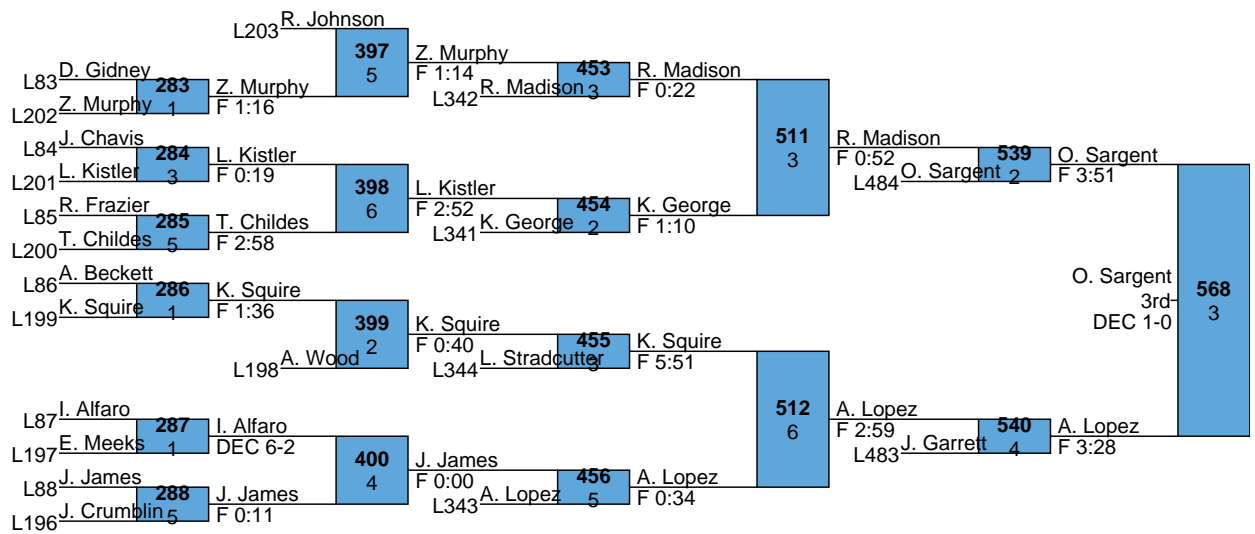

Light Weights MOW
120 lbs Champion
Ricky Springs - Fort Dorchester

Heavy Weights MOW
190 lbs Champion
Cason Howle - Greenwood

L529 T. Nettles (549) vs T. Nettles (3)
 L530 e. Goss (549) vs 5th (3)
 DEC 9-5 F 3:22

L531 S. Thomas MD 11-2 550
L532 G. Priebe 4 DEC 4-3
G. Priebe 5th F 2:38

L539 R. Madison vs J. Garrett = 554 (3rd)
 F 3:51 vs F 3:00
 L540 J. Garrett vs J. Garrett = 554 (3rd)
 F 3:28 vs F 3:00