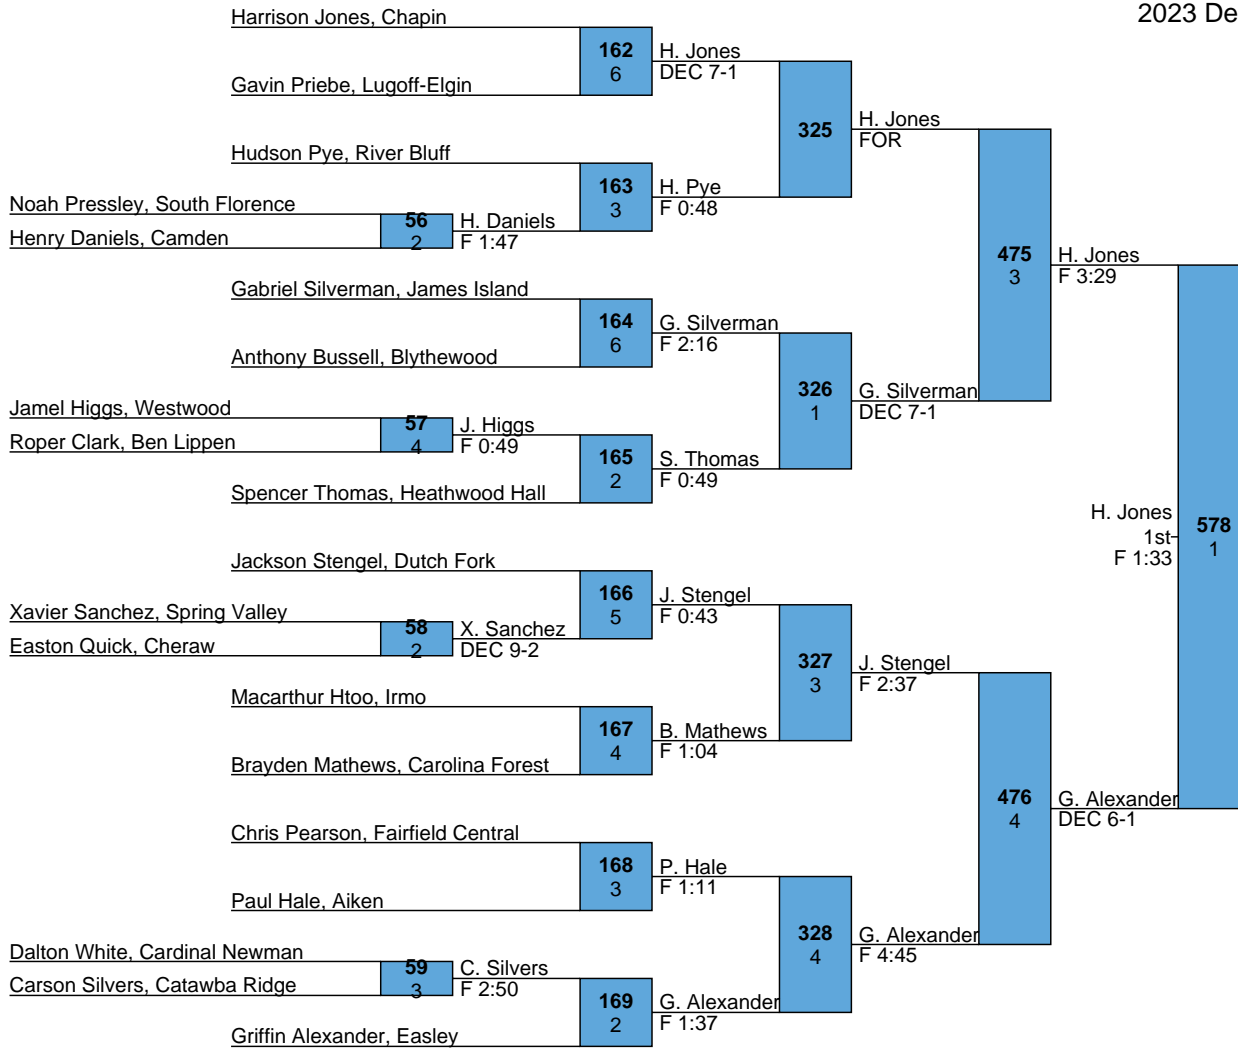

<u>Rank</u>	<u>Team</u>	<u>Points</u>	<u>1</u>	<u>2</u>	<u>3</u>	<u>4</u>	<u>5</u>	<u>6</u>
1	Summerville	221	1	3	2	1		2
2	James Island	176.5	1		1	2	2	1
3	Chapin	174.5	1	3		1		1
4	Lugoff-Elgin	173.5	1		1	2	2	1
5	River Bluff	165.5	1	1	1	2	1	
6	Fort Dorchester	165	3	1	1			
7	Greenwood	160.5	1		4			
8	Carolina Forest	135.5	1		1			3
9	Stratford	134		2		1	2	
10	Dutch Fork	124		1	1		2	
11	Catawba Ridge	105			1	2		
12	Blythewood	99.5				1		1
13	Philip Simmons	82		1	1		1	
14	Nation Ford	78.5	1				1	
15	Hartsville	76	1				1	
16	Irmo	69	1					
17	Cheraw	65		1				1
18	Aiken	63.5				1		
19	Ben Lippen	59					2	
20	Heathwood Hall	58	1					1
21	Cardinal Newman	53						1
22	Easley	51.5		1				2
23	Westwood	46				1		
24	South Florence	45						
25	Fairfield Central	32						
26	Ridge View	31						
27	Camden	26						
28	Spring Valley	18						

Light Weights MOW
120 lbs Champion
Ricky Springs - Fort Dorchester

Heavy Weights MOW
190 lbs Champion
Cason Howle - Greenwood

L529 T. Nettles (549) vs T. Nettles (3)
 L530 e. Goss (549) vs 5th (3)
 DEC 9-5 F 3:22

L531 S. Thomas MD 11-2 550
L532 G. Priebe 4 DEC 4-3
G. Priebe 5th F 2:38

L539 R. Madison vs J. Garrett = 554 (3rd)
 F 3:51 vs F 3:00
 L540 J. Garrett vs J. Garrett = 554 (3rd)
 F 3:28 vs F 3:00