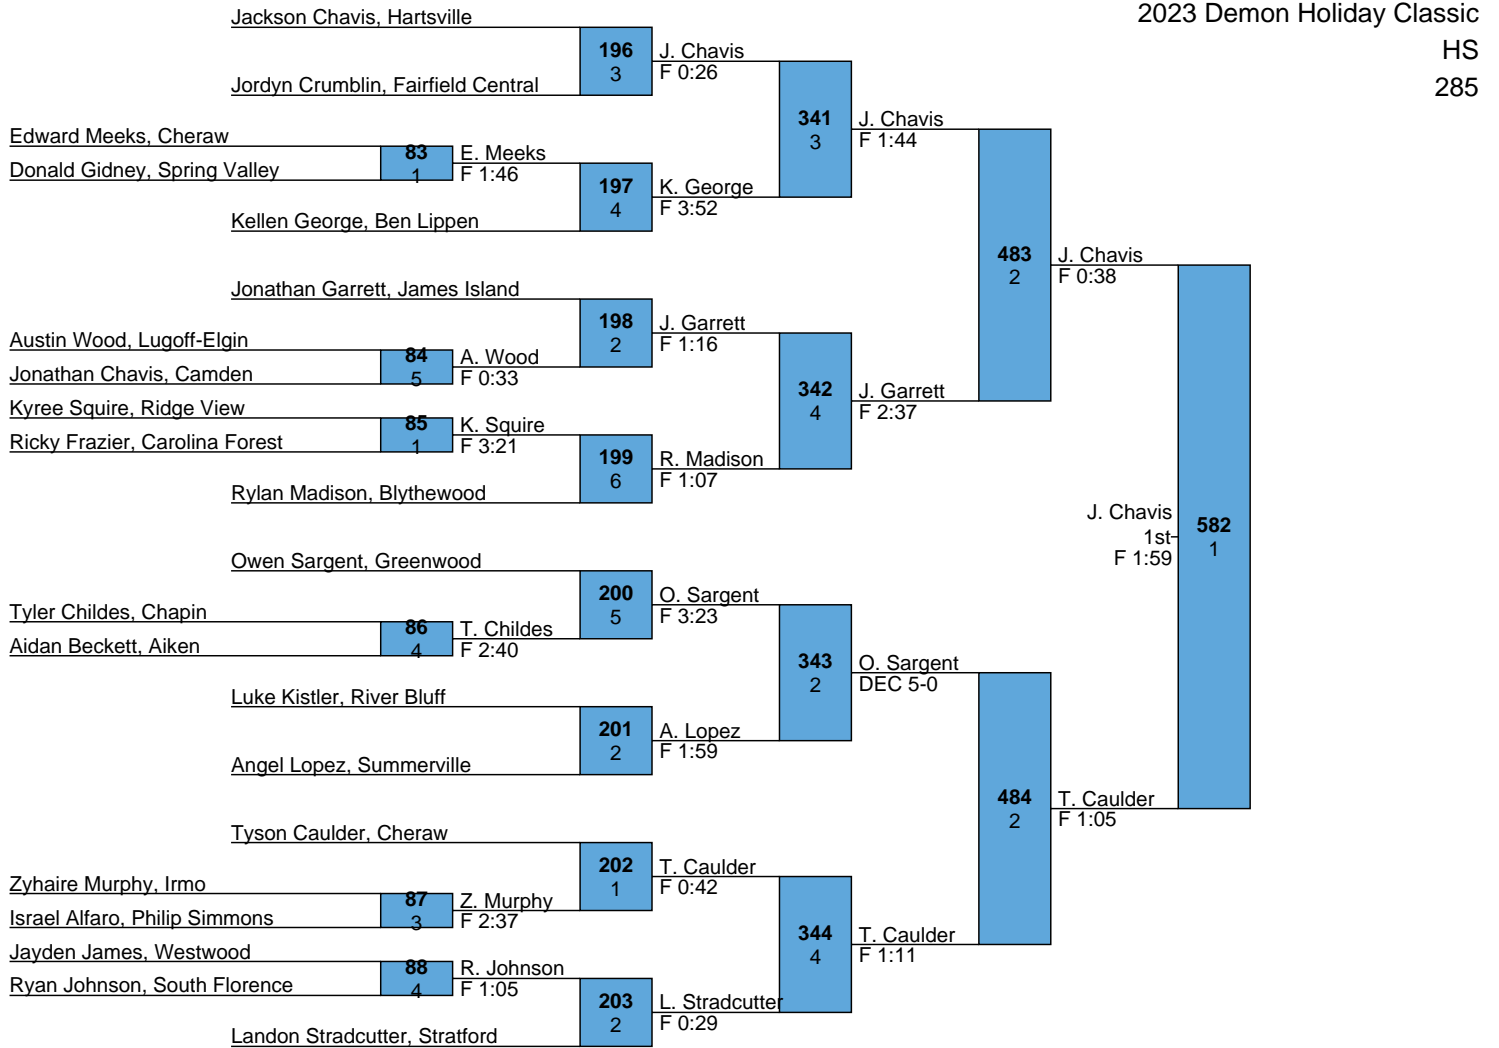

Light Weights MOW
120 lbs Champion
Ricky Springs - Fort Dorchester

Heavy Weights MOW
190 lbs Champion
Cason Howle - Greenwood

L529 T. Nettles (549) vs T. Nettles (3)
 L530 e. Goss (549) vs 5th (3)
 DEC 9-5 F 3:22

L531 S. Thomas MD 11-2 550
L532 G. Priebe 4 DEC 4-3
G. Priebe 5th F 2:38

L539 R. Madison vs J. Garrett = 554 (3rd)
 F 3:51 vs F 3:00
 L540 J. Garrett vs J. Garrett = 554 (3rd)
 F 3:28 vs F 3:00