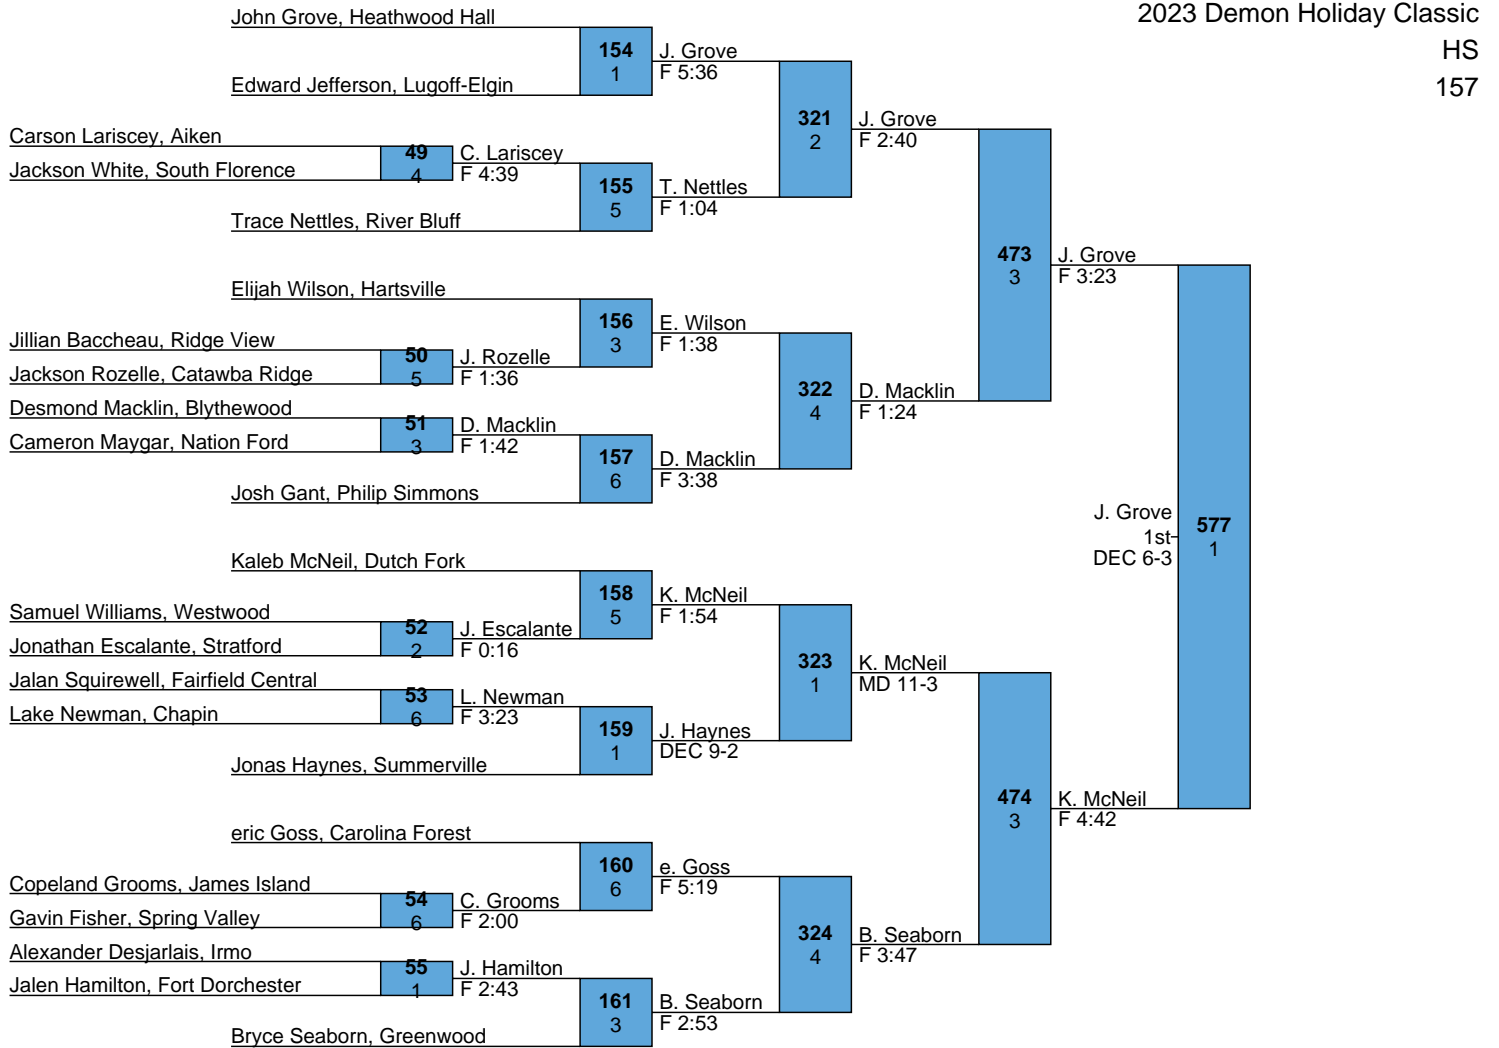

Light Weights MOW
120 lbs Champion
Ricky Springs - Fort Dorchester

Heavy Weights MOW
190 lbs Champion
Cason Howle - Greenwood

L529 T. Nettles (549) vs T. Nettles (3)
 L530 e. Goss (549) vs 5th (3)
 DEC 9-5 F 3:22

L531 S. Thomas MD 11-2 550
L532 G. Priebe 4 DEC 4-3
G. Priebe 5th F 2:38

L539 R. Madison vs J. Garrett = 554 (3rd)
 F 3:51 vs F 3:00
 L540 J. Garrett vs J. Garrett = 554 (3rd)
 F 3:28 vs F 3:00