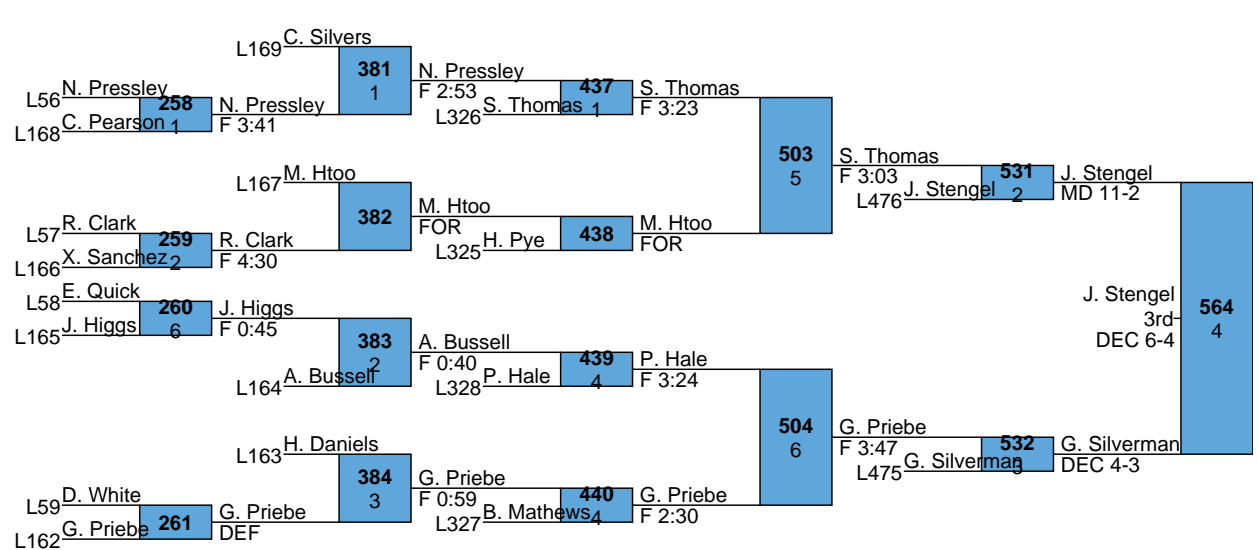

Light Weights MOW
120 lbs Champion
Ricky Springs - Fort Dorchester

Heavy Weights MOW
190 lbs Champion
Cason Howle - Greenwood

L529 T. Nettles (549) vs T. Nettles (3)
 L530 e. Goss (549) vs 5th (3)
 DEC 9-5 F 3:22

L531 S. Thomas MD 11-2 550
L532 G. Priebe 4 DEC 4-3
G. Priebe 5th F 2:38

L539 R. Madison vs J. Garrett = 554 (3rd)
 F 3:51 vs F 3:00
 L540 J. Garrett vs J. Garrett = 554 (3rd)
 F 3:28 vs F 3:00