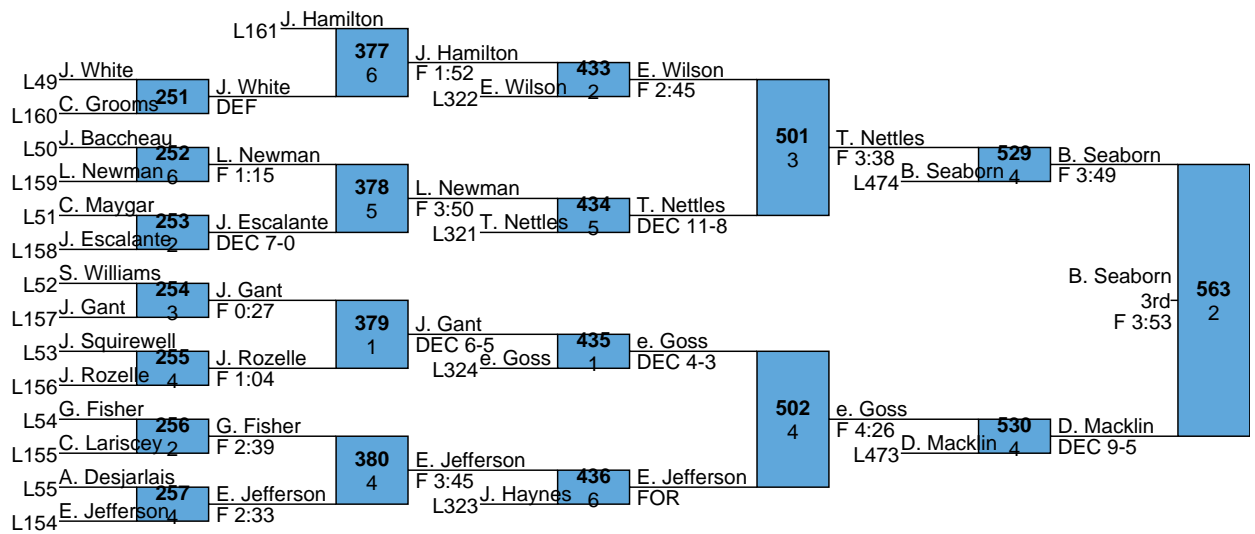

Light Weights MOW
120 lbs Champion
Ricky Springs - Fort Dorchester

Heavy Weights MOW
190 lbs Champion
Cason Howle - Greenwood

L529 T. Nettles (549) vs T. Nettles (3)
 L530 e. Goss (549) vs 5th (3)
 DEC 9-5 F 3:22

L531 S. Thomas MD 11-2 550
L532 G. Priebe 4 DEC 4-3
G. Priebe 5th F 2:38

L539 R. Madison vs J. Garrett = 554 (3rd)
 F 3:51 vs F 3:00
 L540 J. Garrett vs J. Garrett = 554 (3rd)
 F 3:28 vs F 3:00